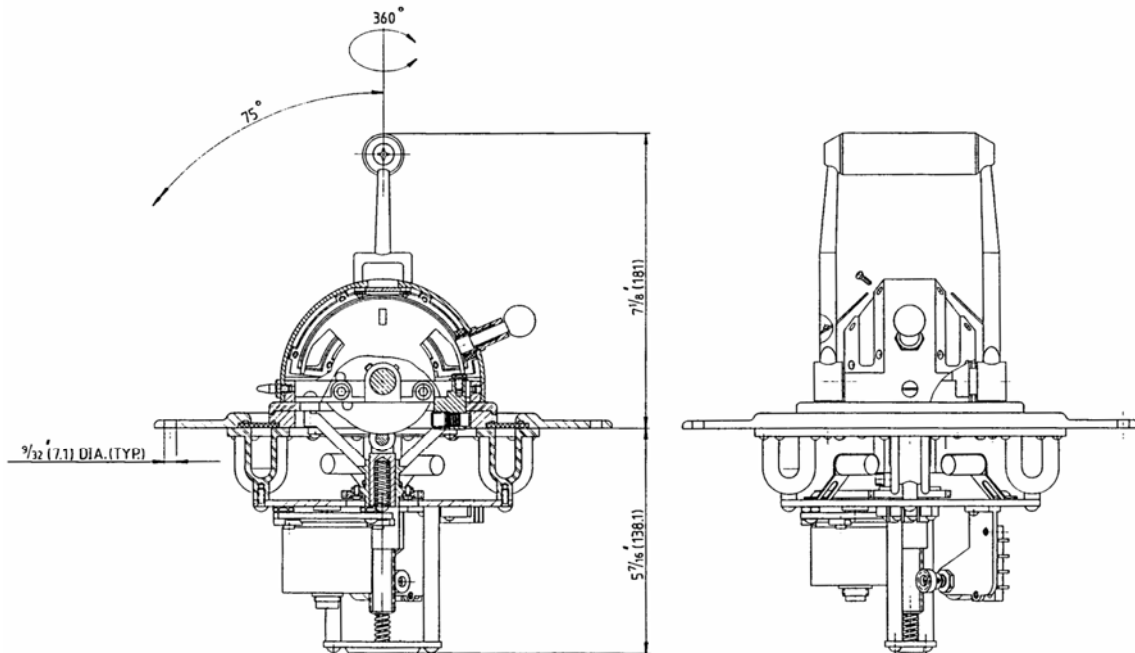

**Model 6654 Right Angle  
Drive Electronic Control  
For 360°**

The Model 6654 Control Head was especially designed for 360° right-angle drives to offer carefree control over the disconnect clutch and engine speed. The rugged bronze and stainless steel head is illuminated, can be equipped with a dimmer, and is available in various finishes such as chrome-plate and black epoxy. Depending on your needs, Kobelt can supply you with all the components, including microprocessors, for a complete turnkey system.

**Works exclusively with a 6535 system.**

**Weight: 12 lbs. (5.5 kg)**