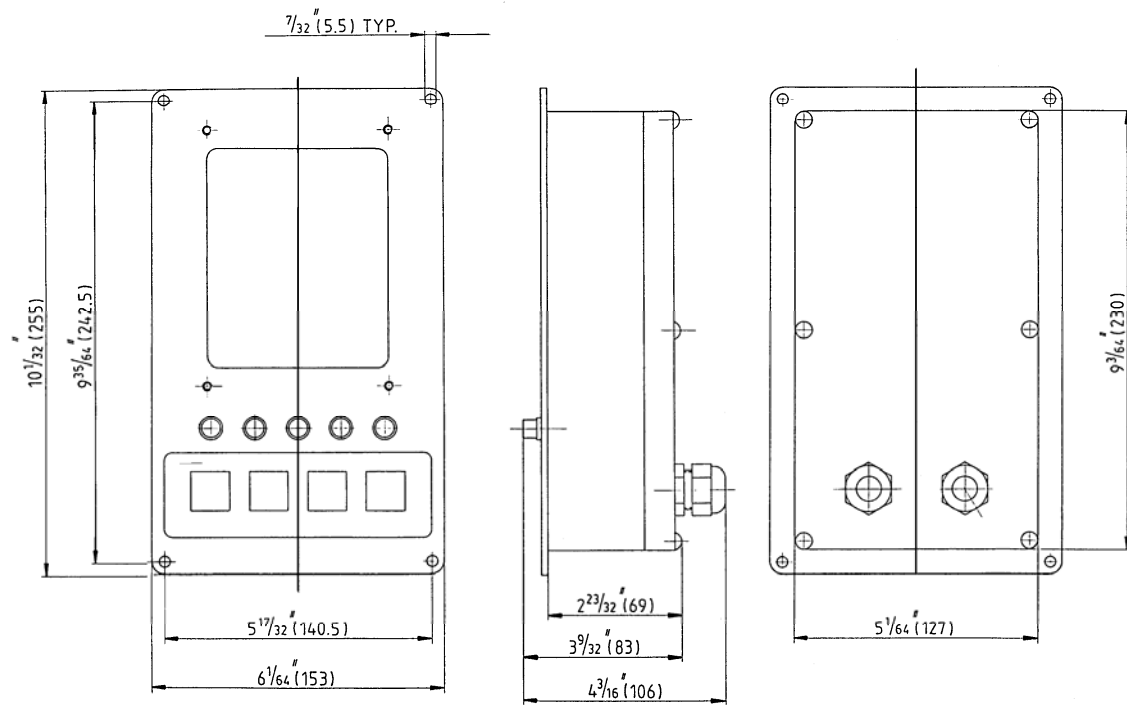

**Model 6510
Electronic Control Base**

This state-of-the-art unit was especially designed for the discriminating boat owner who demands both durability and reliability. The 6510 is compatible with most Kobelt electronic control heads, allowing you to configure the control head to virtually any combination. The LED indicator light and sleek polyester buttons are user friendly and give the control head a look that ties into any wheelhouse décor. Shown above with model **6555** electronic control head.

6510 base works with your choice of the following control heads:

6515
6523
6545
6555

Ordering Options:

6510-S4 4 Switches
6510-S6 6 Switches

Weight:

12.1 lbs. (5.5 kg)

All dimensions in inches (mm)